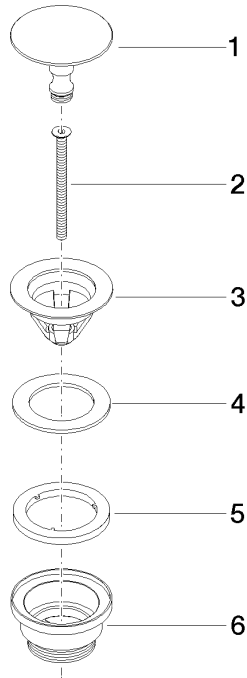

**Basin Waste without press-closing 1 1/4" - Brushed Dark Platinum**

IMO

10 126 970

Fits: IMO, LULU, MADISON, MEM, TARA,  
CL.1, LISSÉ, VAIA, META, CYO

	Brushed Dark Platinum	10 126 970-99
	Chrome	10 126 970-00
	Brushed Platinum	10 126 970-06
	Platinum	10 126 970-08
	Durabrand (23kt Gold)	10 126 970-09
	Dark Chrome	10 126 970-19
	Light Gold	10 126 970-26
	Brushed Light Gold	10 126 970-27
	Brushed Durabrand (23kt Gold)	10 126 970-28
	Matte Black	10 126 970-33
	Brushed Bronze	10 126 970-42
	Brushed Champagne (22kt Gold)	10 126 970-46
	Champagne (22kt Gold)	10 126 970-47
	Brushed Chrome	10 126 970-93

## Basin Waste without press-closing 1 1/4" - Brushed Dark Platinum

---

IMO

10 126 970

Only suitable for sinks without an overflow.

10 126 970

mm [inches]

10 126 970

### Spare parts list

No.	Item Number	Name	Quantity used	Delivery time
1	09 31 20 097-99	plug	1	30
2	09 30 30 179 90	screw	1	2
3	09 11 01 038-99	cup	1	30
4	09 14 05 061 90	seal	1	2
5	09 14 03 153 90	seal	1	2
6	09 11 10 156-99	connection	1	30